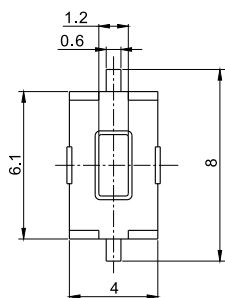

ТАКТОВЫЕ КНОПКИ
KFC TACT SWITCH SERIES

PC.B LAYOUT (TOP VIEW)

KAN1211-0751B

PC.B LAYOUT (TOP VIEW)

KAN0641-0431B SMD

PC.B LAYOUT (TOP VIEW)

KAN1210-0731B

PC.B LAYOUT (TOP VIEW)

KAN0541-0163B

PC.B LAYOUT (TOP VIEW)

KAN0442-0252C