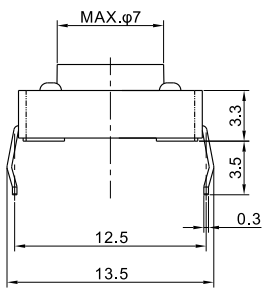

ТАКТОВЫЕ КНОПКИ
KFC TACT SWITCH SERIES

PC.B LAYOUT (TOP VIEW)

KAN1211-0751B

PC.B LAYOUT (TOP VIEW)

KAN0641-0431B SMD

PC.B LAYOUT (TOP VIEW)

KAN1210-0731B

PC.B LAYOUT (TOP VIEW)

KAN0541-0163B

PC.B LAYOUT (TOP VIEW)

KAN0442-0252C