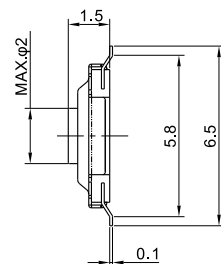

ТАКТОВЫЕ КНОПКИ
KFC TACT SWITCH SERIES

PC.B LAYOUT (TOP VIEW)

KAN1211-0751B

PC.B LAYOUT (TOP VIEW)

KAN0641-0431B SMD

PC.B LAYOUT (TOP VIEW)

KAN1210-0731B

PC.B LAYOUT (TOP VIEW)

KAN0541-0163B

PC.B LAYOUT (TOP VIEW)

KAN0442-0252C