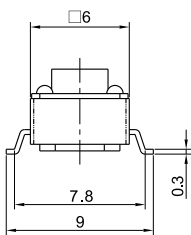

ТАКТОВЫЕ КНОПКИ
KFC TACT SWITCH SERIES

PC.B LAYOUT (TOP VIEW)

KAN1211-0751B

PC.B LAYOUT (TOP VIEW)

KAN0641-0431B SMD

PC.B LAYOUT (TOP VIEW)

KAN1210-0731B

PC.B LAYOUT (TOP VIEW)

KAN0541-0163B

PC.B LAYOUT (TOP VIEW)

KAN0442-0252C