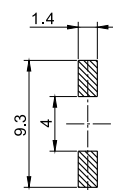

ТАКТОВЫЕ КНОПКИ
KFC TACT SWITCH SERIES

PC.B LAYOUT (TOP VIEW)

KAN1211-0751B

PC.B LAYOUT (TOP VIEW)

KAN0641-0431B SMD

PC.B LAYOUT (TOP VIEW)

KAN1210-0731B

PC.B LAYOUT (TOP VIEW)

KAN0541-0163B

PC.B LAYOUT (TOP VIEW)

KAN0442-0252C