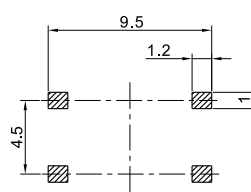

ТАКТОВЫЕ КНОПКИ
KFC TACT SWITCH SERIES

PC.B LAYOUT (TOP VIEW)

KAN1211-0751B

PC.B LAYOUT (TOP VIEW)

KAN0641-0431B SMD

PC.B LAYOUT (TOP VIEW)

KAN1210-0731B

PC.B LAYOUT (TOP VIEW)

KAN0541-0163B

PC.B LAYOUT (TOP VIEW)

KAN0442-0252C