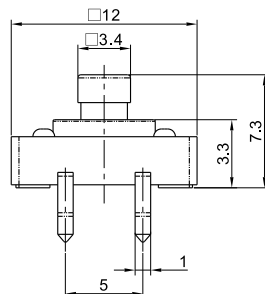

ТАКТОВЫЕ КНОПКИ
KFC TACT SWITCH SERIES

PC.B LAYOUT (TOP VIEW)

KAN1211-0751B

PC.B LAYOUT (TOP VIEW)

KAN0641-0431B SMD

PC.B LAYOUT (TOP VIEW)

KAN1210-0731B

PC.B LAYOUT (TOP VIEW)

KAN0541-0163B

PC.B LAYOUT (TOP VIEW)

KAN0442-0252C