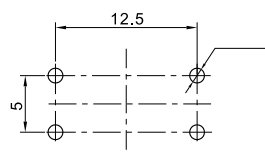

ТАКТОВЫЕ КНОПКИ
KFC TACT SWITCH SERIES

PC.B LAYOUT (TOP VIEW)

KAN1211-0751B

PC.B LAYOUT (TOP VIEW)

KAN0641-0431B SMD

PC.B LAYOUT (TOP VIEW)

KAN1210-0731B

PC.B LAYOUT (TOP VIEW)

KAN0541-0163B

PC.B LAYOUT (TOP VIEW)

KAN0442-0252C