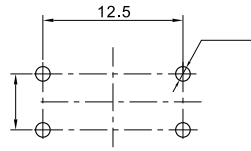

ТАКТОВЫЕ КНОПКИ
KFC TACT SWITCH SERIES

PC.B LAYOUT (TOP VIEW)

KAN1211-0751B

PC.B LAYOUT (TOP VIEW)

KAN0641-0431B SMD

PC.B LAYOUT (TOP VIEW)

KAN1210-0731B

PC.B LAYOUT (TOP VIEW)

KAN0541-0163B

PC.B LAYOUT (TOP VIEW)

KAN0442-0252C