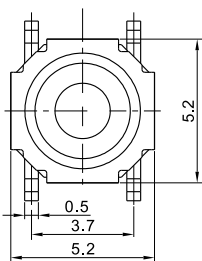

ТАКТОВЫЕ КНОПКИ
KFC TACT SWITCH SERIES

PC.B LAYOUT (TOP VIEW)

KAN1211-0751B

PC.B LAYOUT (TOP VIEW)

KAN0641-0431B SMD

PC.B LAYOUT (TOP VIEW)

KAN1210-0731B

PC.B LAYOUT (TOP VIEW)

KAN0541-0163B

PC.B LAYOUT (TOP VIEW)

KAN0442-0252C