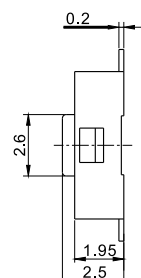

ТАКТОВЫЕ КНОПКИ
KFC TACT SWITCH SERIES

PC.B LAYOUT (TOP VIEW)

KAN1211-0751B

PC.B LAYOUT (TOP VIEW)

KAN0641-0431B SMD

PC.B LAYOUT (TOP VIEW)

KAN1210-0731B

PC.B LAYOUT (TOP VIEW)

KAN0541-0163B

PC.B LAYOUT (TOP VIEW)

KAN0442-0252C