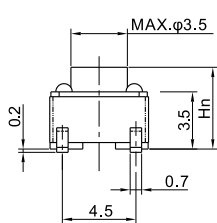

ТАКТОВЫЕ КНОПКИ
KFC TACT SWITCH SERIES

PC.B LAYOUT (TOP VIEW)

KAN1211-0751B

PC.B LAYOUT (TOP VIEW)

KAN0641-0431B SMD

PC.B LAYOUT (TOP VIEW)

KAN1210-0731B

PC.B LAYOUT (TOP VIEW)

KAN0541-0163B

PC.B LAYOUT (TOP VIEW)

KAN0442-0252C