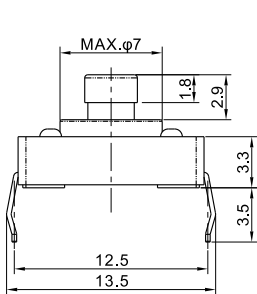

ТАКТОВЫЕ КНОПКИ
KFC TACT SWITCH SERIES

PC.B LAYOUT (TOP VIEW)

KAN1211-0751B

PC.B LAYOUT (TOP VIEW)

KAN0641-0431B SMD

PC.B LAYOUT (TOP VIEW)

KAN1210-0731B

PC.B LAYOUT (TOP VIEW)

KAN0541-0163B

PC.B LAYOUT (TOP VIEW)

KAN0442-0252C