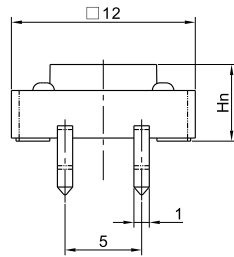

ТАКТОВЫЕ КНОПКИ
KFC TACT SWITCH SERIES

PC.B LAYOUT (TOP VIEW)

KAN1211-0751B

PC.B LAYOUT (TOP VIEW)

KAN0641-0431B SMD

PC.B LAYOUT (TOP VIEW)

KAN1210-0731B

PC.B LAYOUT (TOP VIEW)

KAN0541-0163B

PC.B LAYOUT (TOP VIEW)

KAN0442-0252C