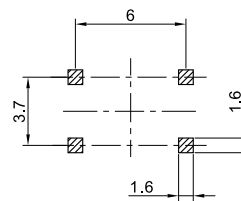

ТАКТОВЫЕ КНОПКИ
KFC TACT SWITCH SERIES

PC.B LAYOUT (TOP VIEW)

KAN1211-0751B

PC.B LAYOUT (TOP VIEW)

KAN0641-0431B SMD

PC.B LAYOUT (TOP VIEW)

KAN1210-0731B

PC.B LAYOUT (TOP VIEW)

KAN0541-0163B

PC.B LAYOUT (TOP VIEW)

KAN0442-0252C